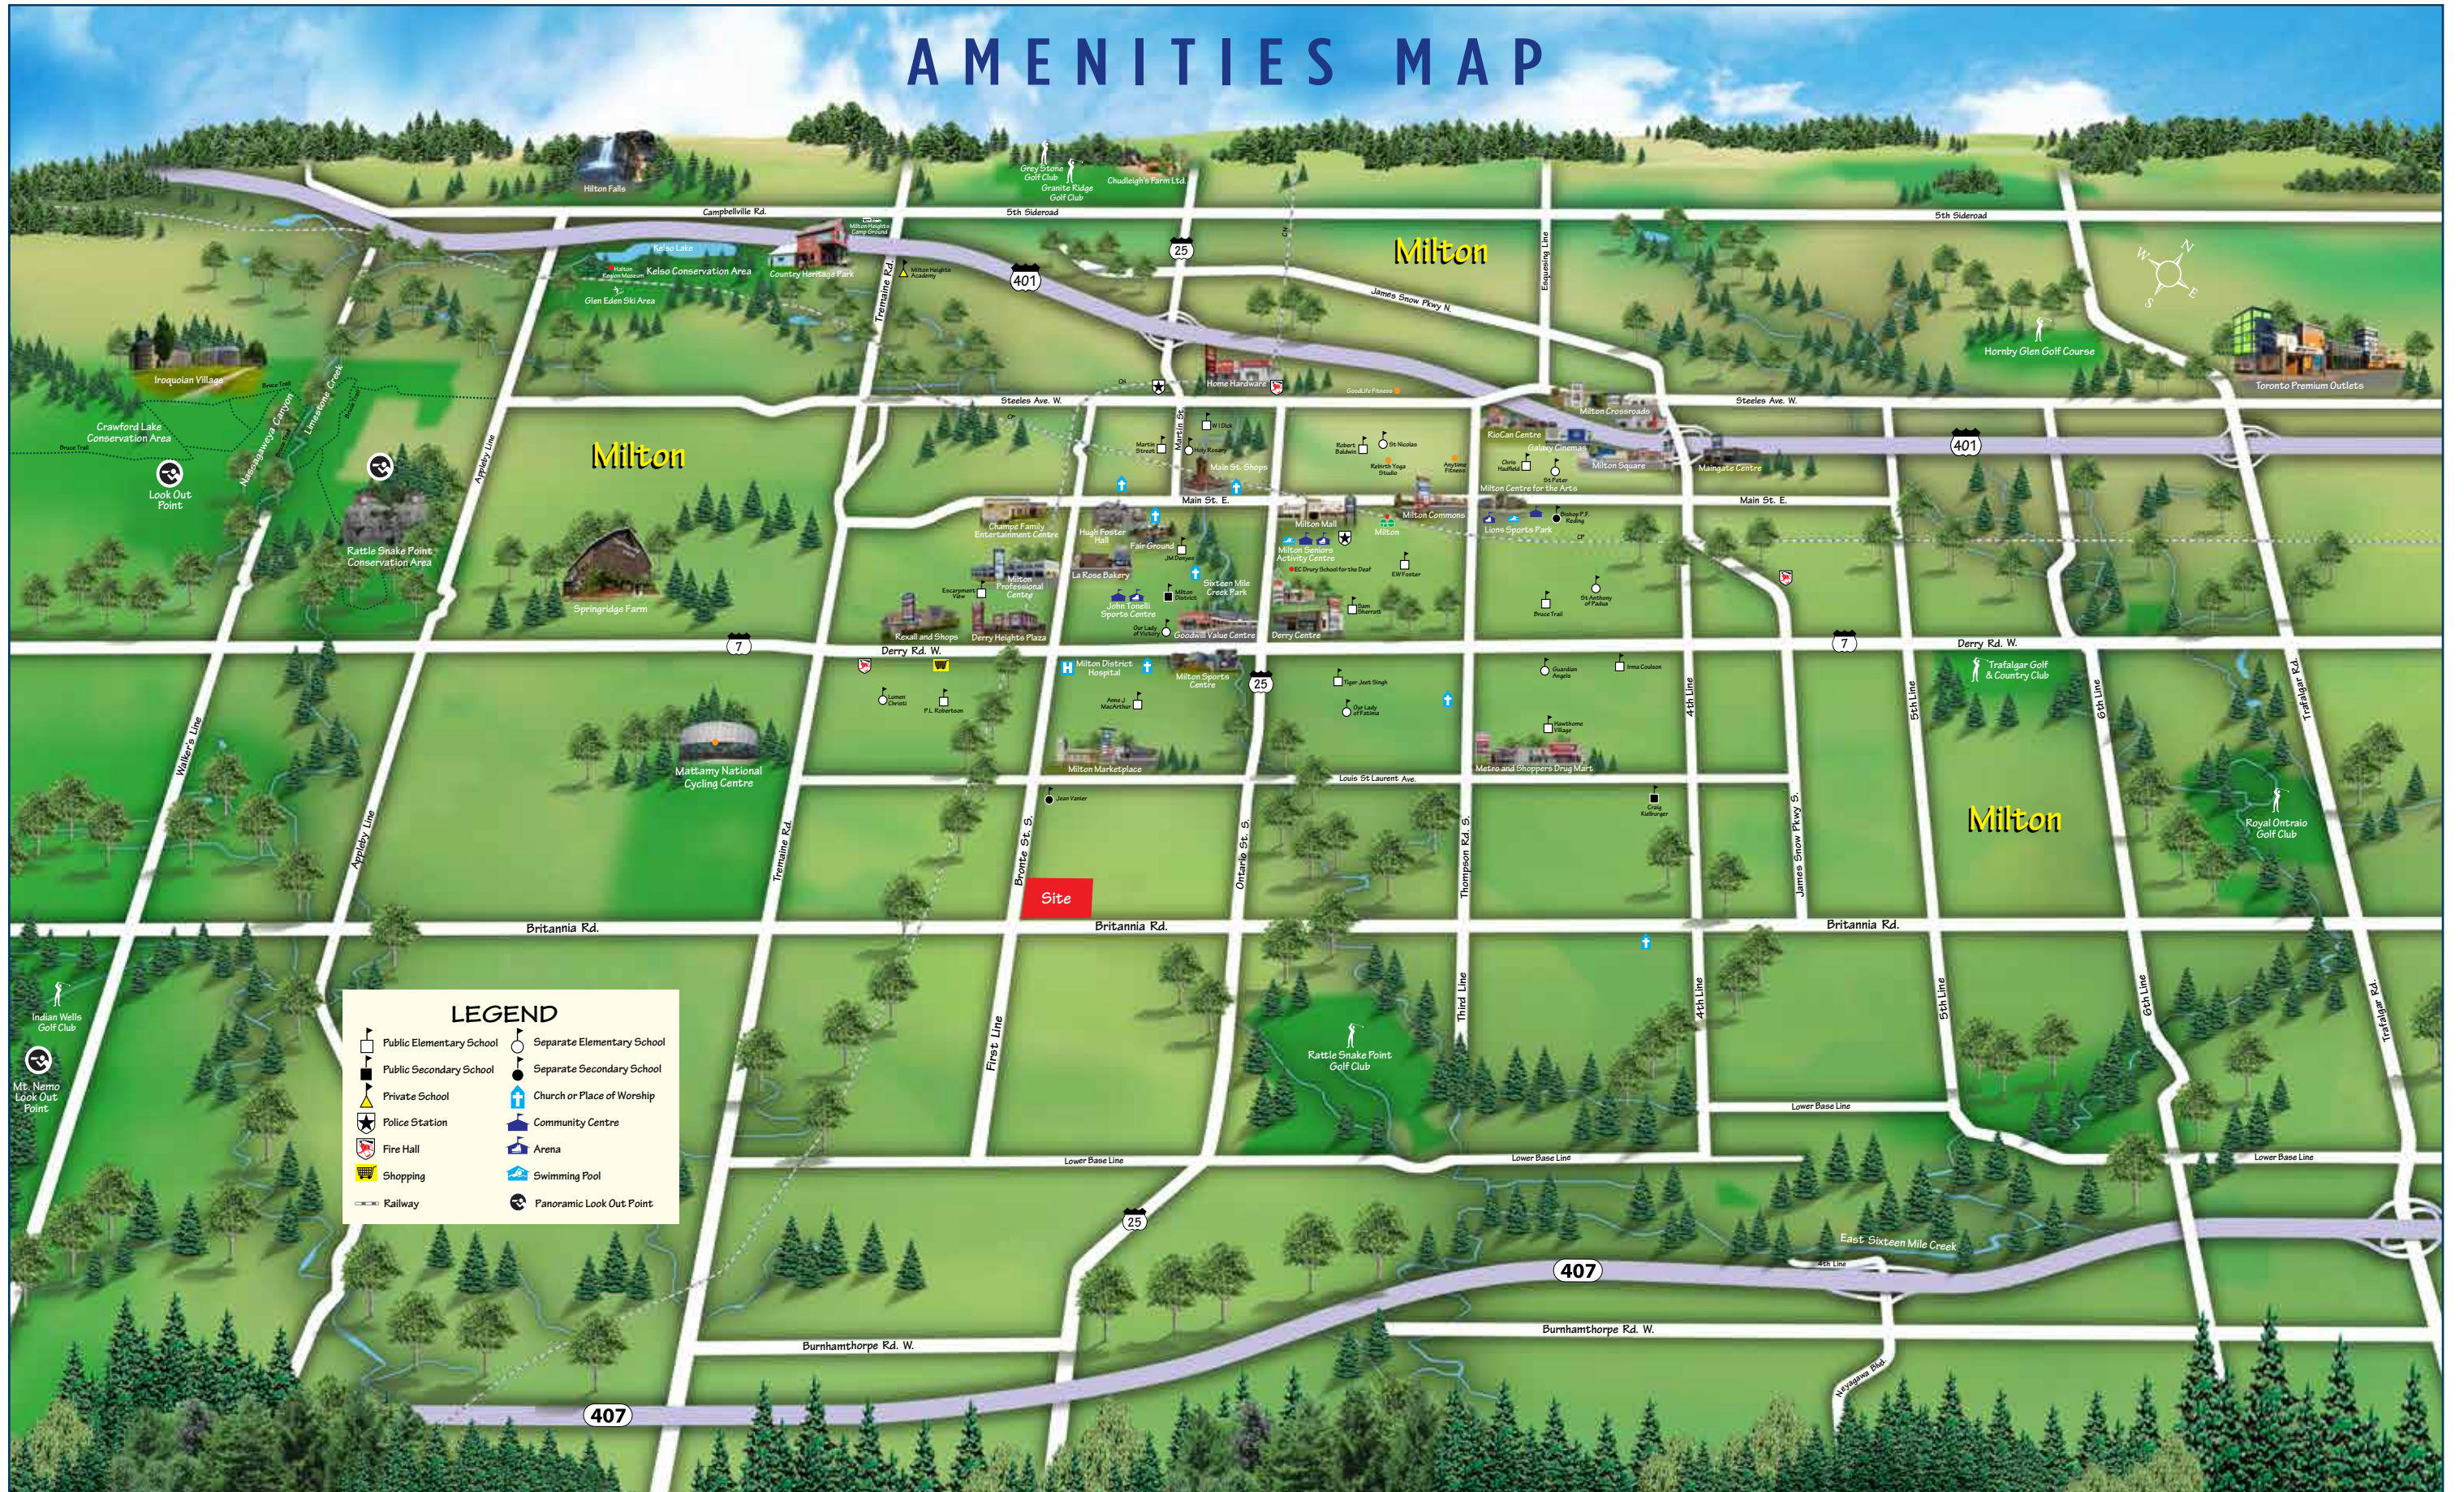

AMENITIES MAP

LEGEND

Amenities map is artists' concept and not to scale. It is provided for general information only and subject to change without notice. All details should be confirmed with sales representative and/or municipality. E. & O.E.