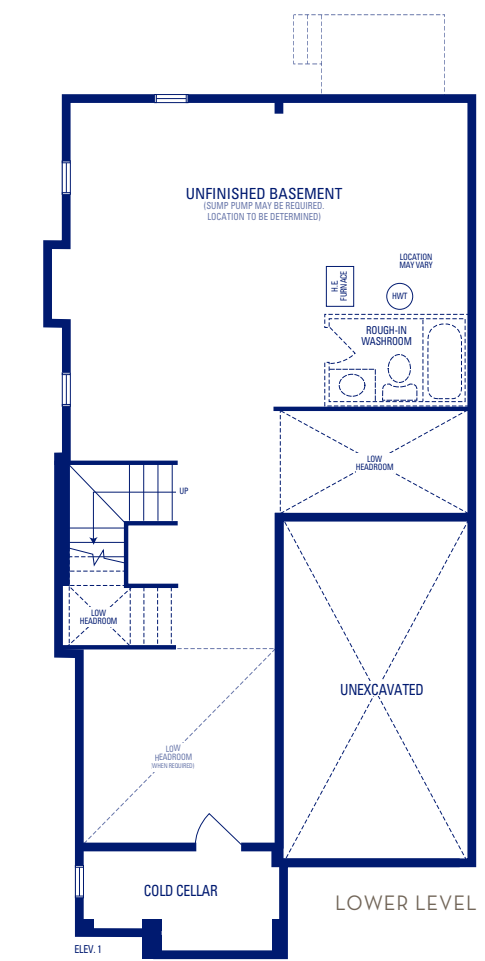

# HERITAGE 30

ELEVATION 1 • 2,053 SQ.FT.

HERITAGE 30 • ELEVATION 1 | SHOWN ATTACHED TO HERITAGE 3A • ELEVATION 4

# HERITAGE 30

ELEVATION 1 • 2,053 SQ.FT.

NOTE: Orientation of home may be reversed and purchaser agrees to accept the same. Unit setback and roofline may vary due to siting. Steps may vary at any exterior entrance ways due to grading variance. All dimensions are approximate only and subject to change without notice. Actual usable floor space may vary from stated floor area. All renderings are artist's concept, specifications, architectural and mechanical detailing are subject to minor modifications. Mechanical wall encroachments may be required into finished rooms and garage spaces. E.&O.E.