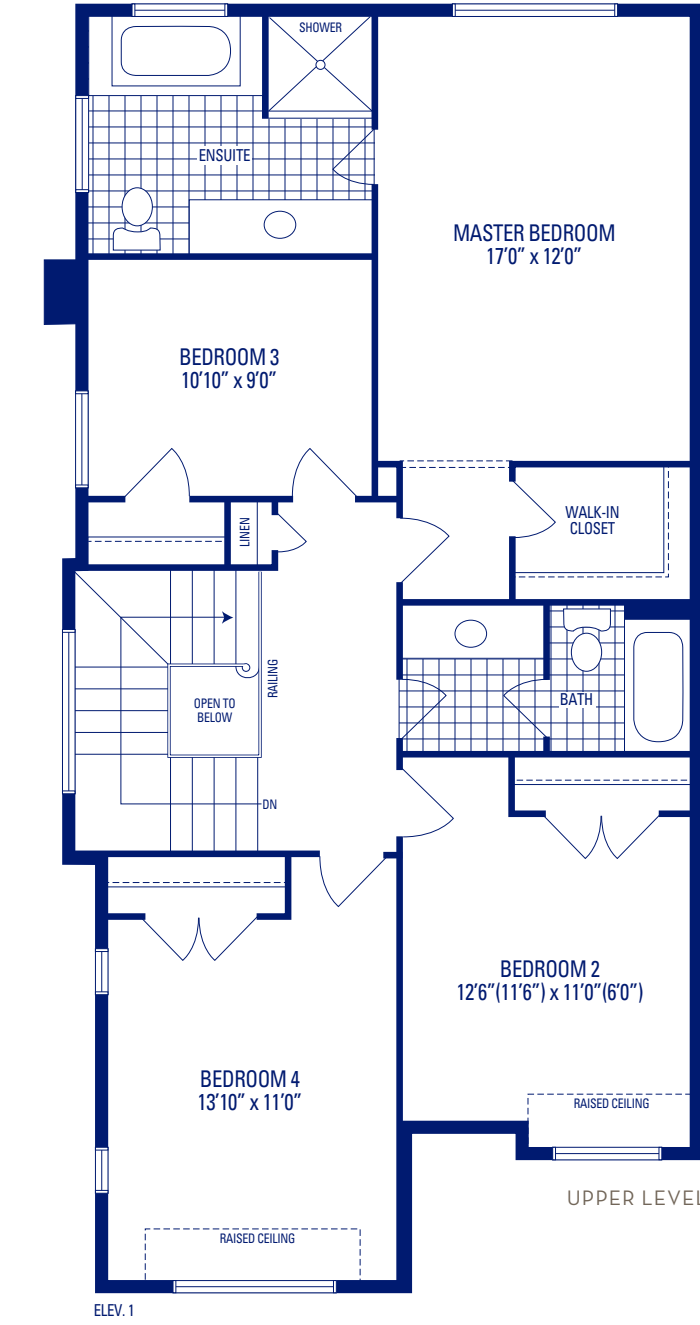

# HERITAGE 30

ELEVATION 1 • 2,053 SQ.FT.

HERITAGE 30 • ELEVATION 1 | SHOWN ATTACHED TO HERITAGE 3A • ELEVATION 4

# HERITAGE 30

ELEVATION 1 • 2,053 SQ.FT.

NOTE: Orientation of home may be reversed and purchaser agrees to accept the same. Unit setback and roofline may vary due to siting. Steps may vary at any exterior entrance ways due to grading variance. All dimensions are approximate only and subject to change without notice. Actual usable floor space may vary from stated floor area. All renderings are artist's concept, specifications, architectural and mechanical detailing are subject to minor modifications. Mechanical wall encroachments may be required into finished rooms and garage spaces. E.&O.E.