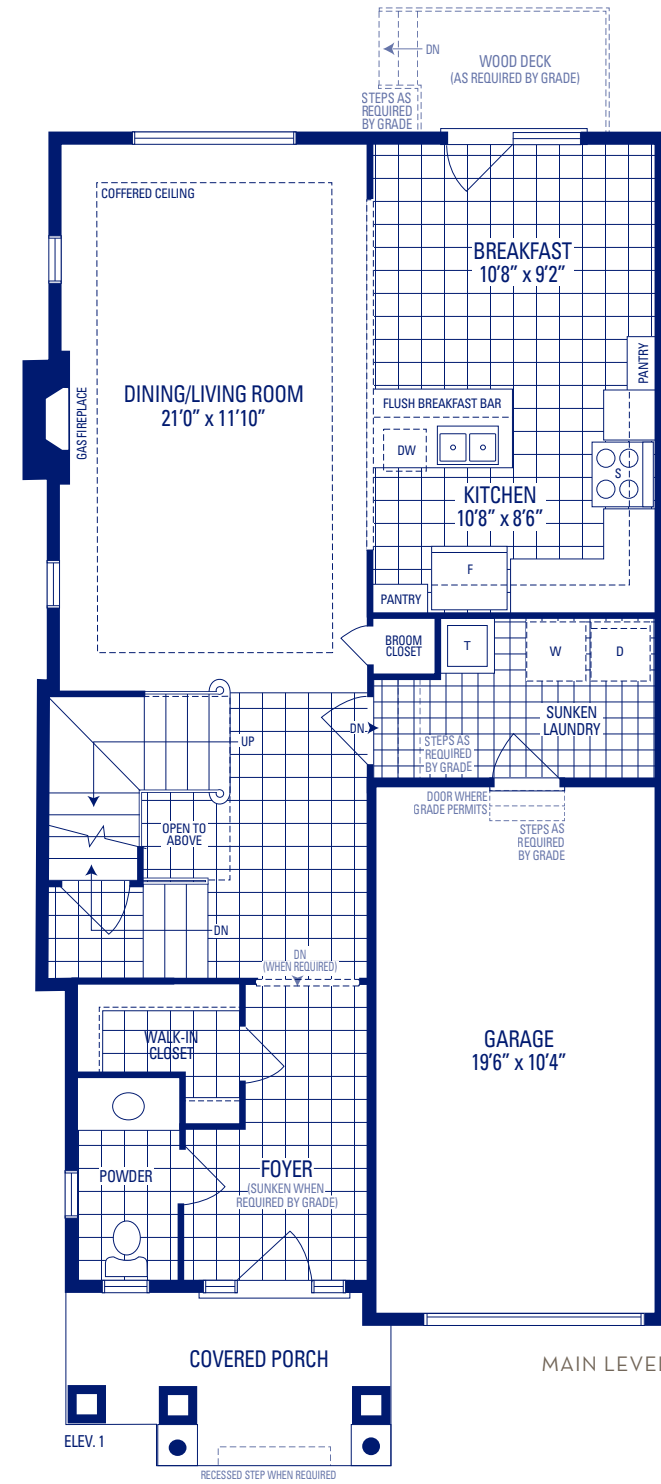

# HERITAGE 30

ELEVATION 1 • 2,053 SQ.FT.

HERITAGE 30 • ELEVATION 1 | SHOWN ATTACHED TO HERITAGE 3A • ELEVATION 4

# HERITAGE 30

ELEVATION 1 • 2,053 SQ.FT.

NOTE: Orientation of home may be reversed and purchaser agrees to accept the same. Unit setback and roofline may vary due to siting. Steps may vary at any exterior entrance ways due to grading variance. All dimensions are approximate only and subject to change without notice. Actual usable floor space may vary from stated floor area. All renderings are artist's concept, specifications, architectural and mechanical detailing are subject to minor modifications. Mechanical wall encroachments may be required into finished rooms and garage spaces. E.&O.E.