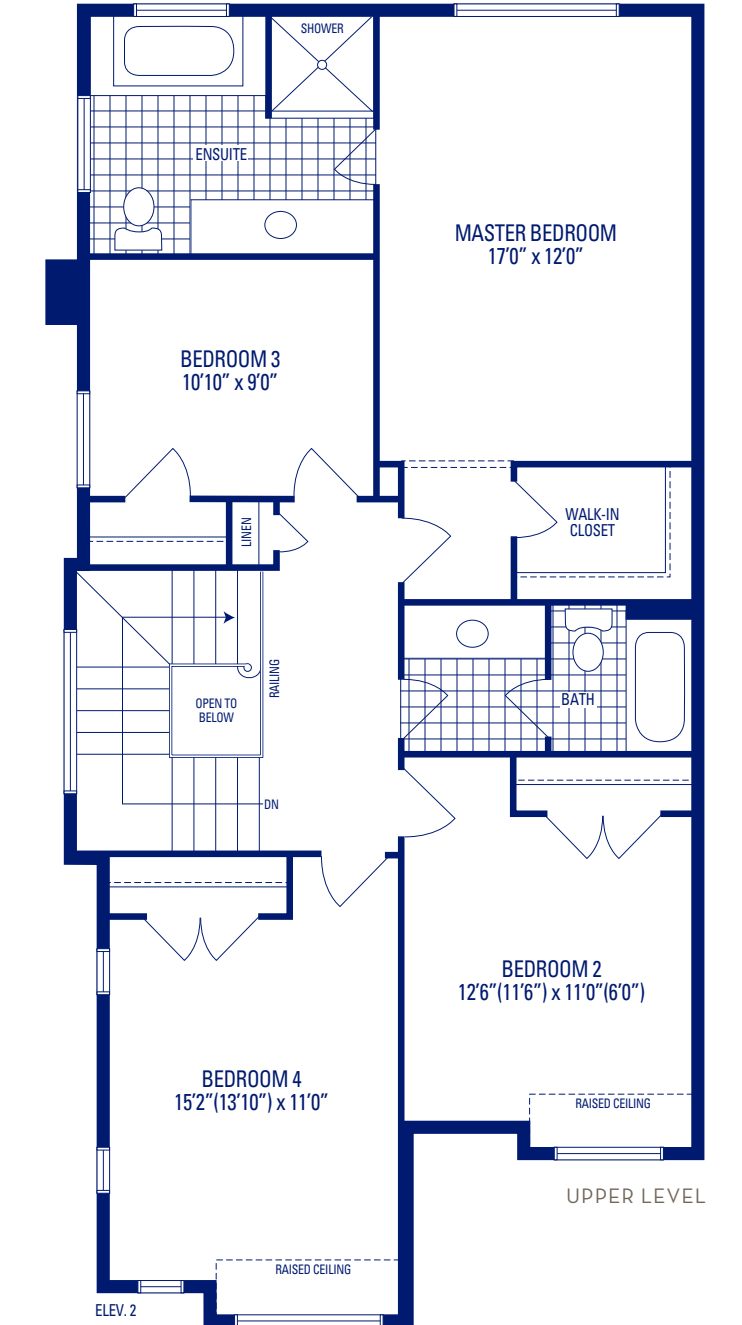

HERITAGE 30

ELEVATION 2 • 2,064 SQ.FT.

HERITAGE 30 • ELEVATION 2 | SHOWN ATTACHED TO HERITAGE 3A • ELEVATION 5

HERITAGE 30

ELEVATION 2 • 2,064 SQ.FT.

NOTE: Orientation of home may be reversed and purchaser agrees to accept the same. Unit setback and roofline may vary due to siting. Steps may vary at any exterior entrance ways due to grading variance. All dimensions are approximate only and subject to change without notice. Actual usable floor space may vary from stated floor area. All renderings are artist's concept, specifications, architectural and mechanical detailing are subject to minor modifications. Mechanical wall encroachments may be required into finished rooms and garage spaces. E.&O.E.