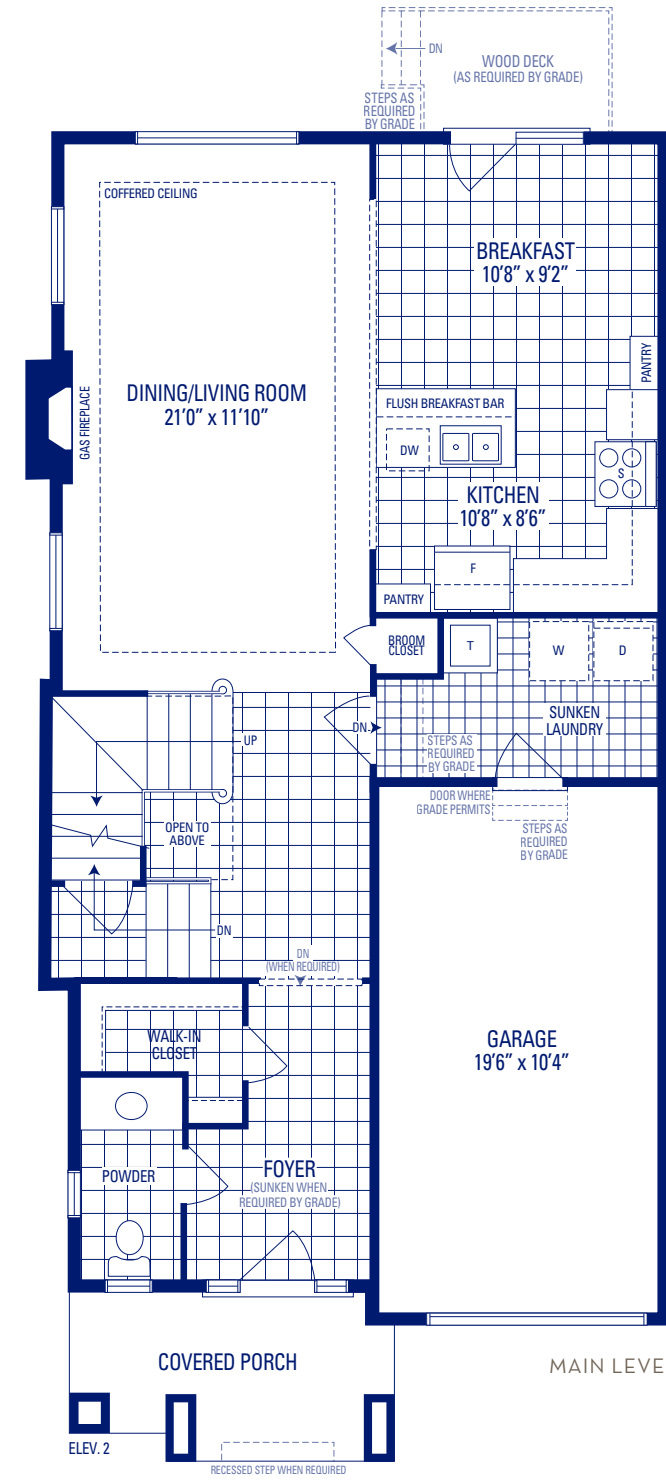

HERITAGE 30

ELEVATION 2 • 2,064 SQ.FT.

HERITAGE 30 • ELEVATION 2 | SHOWN ATTACHED TO HERITAGE 3A • ELEVATION 5

HERITAGE 30

ELEVATION 2 • 2,064 SQ.FT.

NOTE: Orientation of home may be reversed and purchaser agrees to accept the same. Unit setback and roofline may vary due to siting. Steps may vary at any exterior entrance ways due to grading variance. All dimensions are approximate only and subject to change without notice. Actual usable floor space may vary from stated floor area. All renderings are artist's concept, specifications, architectural and mechanical detailing are subject to minor modifications. Mechanical wall encroachments may be required into finished rooms and garage spaces. E.&O.E.