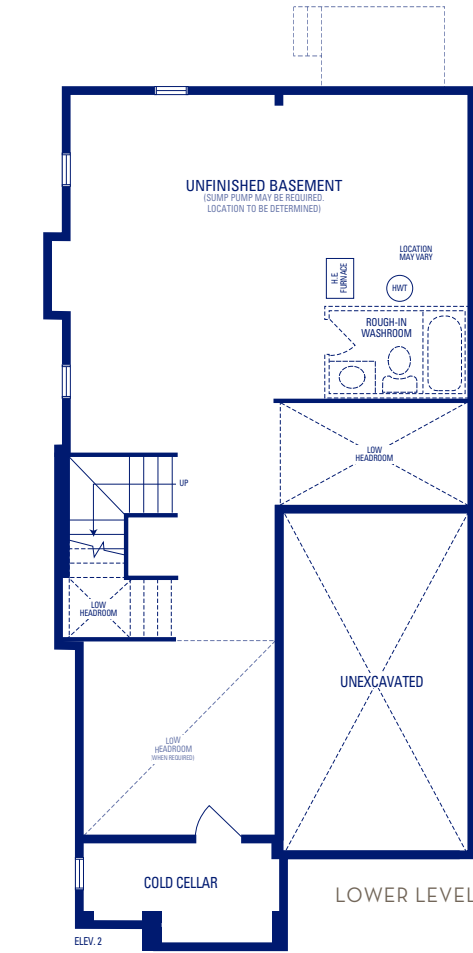

HERITAGE 30

ELEVATION 2 • 2,064 SQ.FT.

HERITAGE 30 • ELEVATION 2 | SHOWN ATTACHED TO HERITAGE 3A • ELEVATION 5

HERITAGE 30

ELEVATION 2 • 2,064 SQ.FT.

NOTE: Orientation of home may be reversed and purchaser agrees to accept the same. Unit setback and roofline may vary due to siting. Steps may vary at any exterior entrance ways due to grading variance. All dimensions are approximate only and subject to change without notice. Actual usable floor space may vary from stated floor area. All renderings are artist's concept, specifications, architectural and mechanical detailing are subject to minor modifications. Mechanical wall encroachments may be required into finished rooms and garage spaces. E.&O.E.