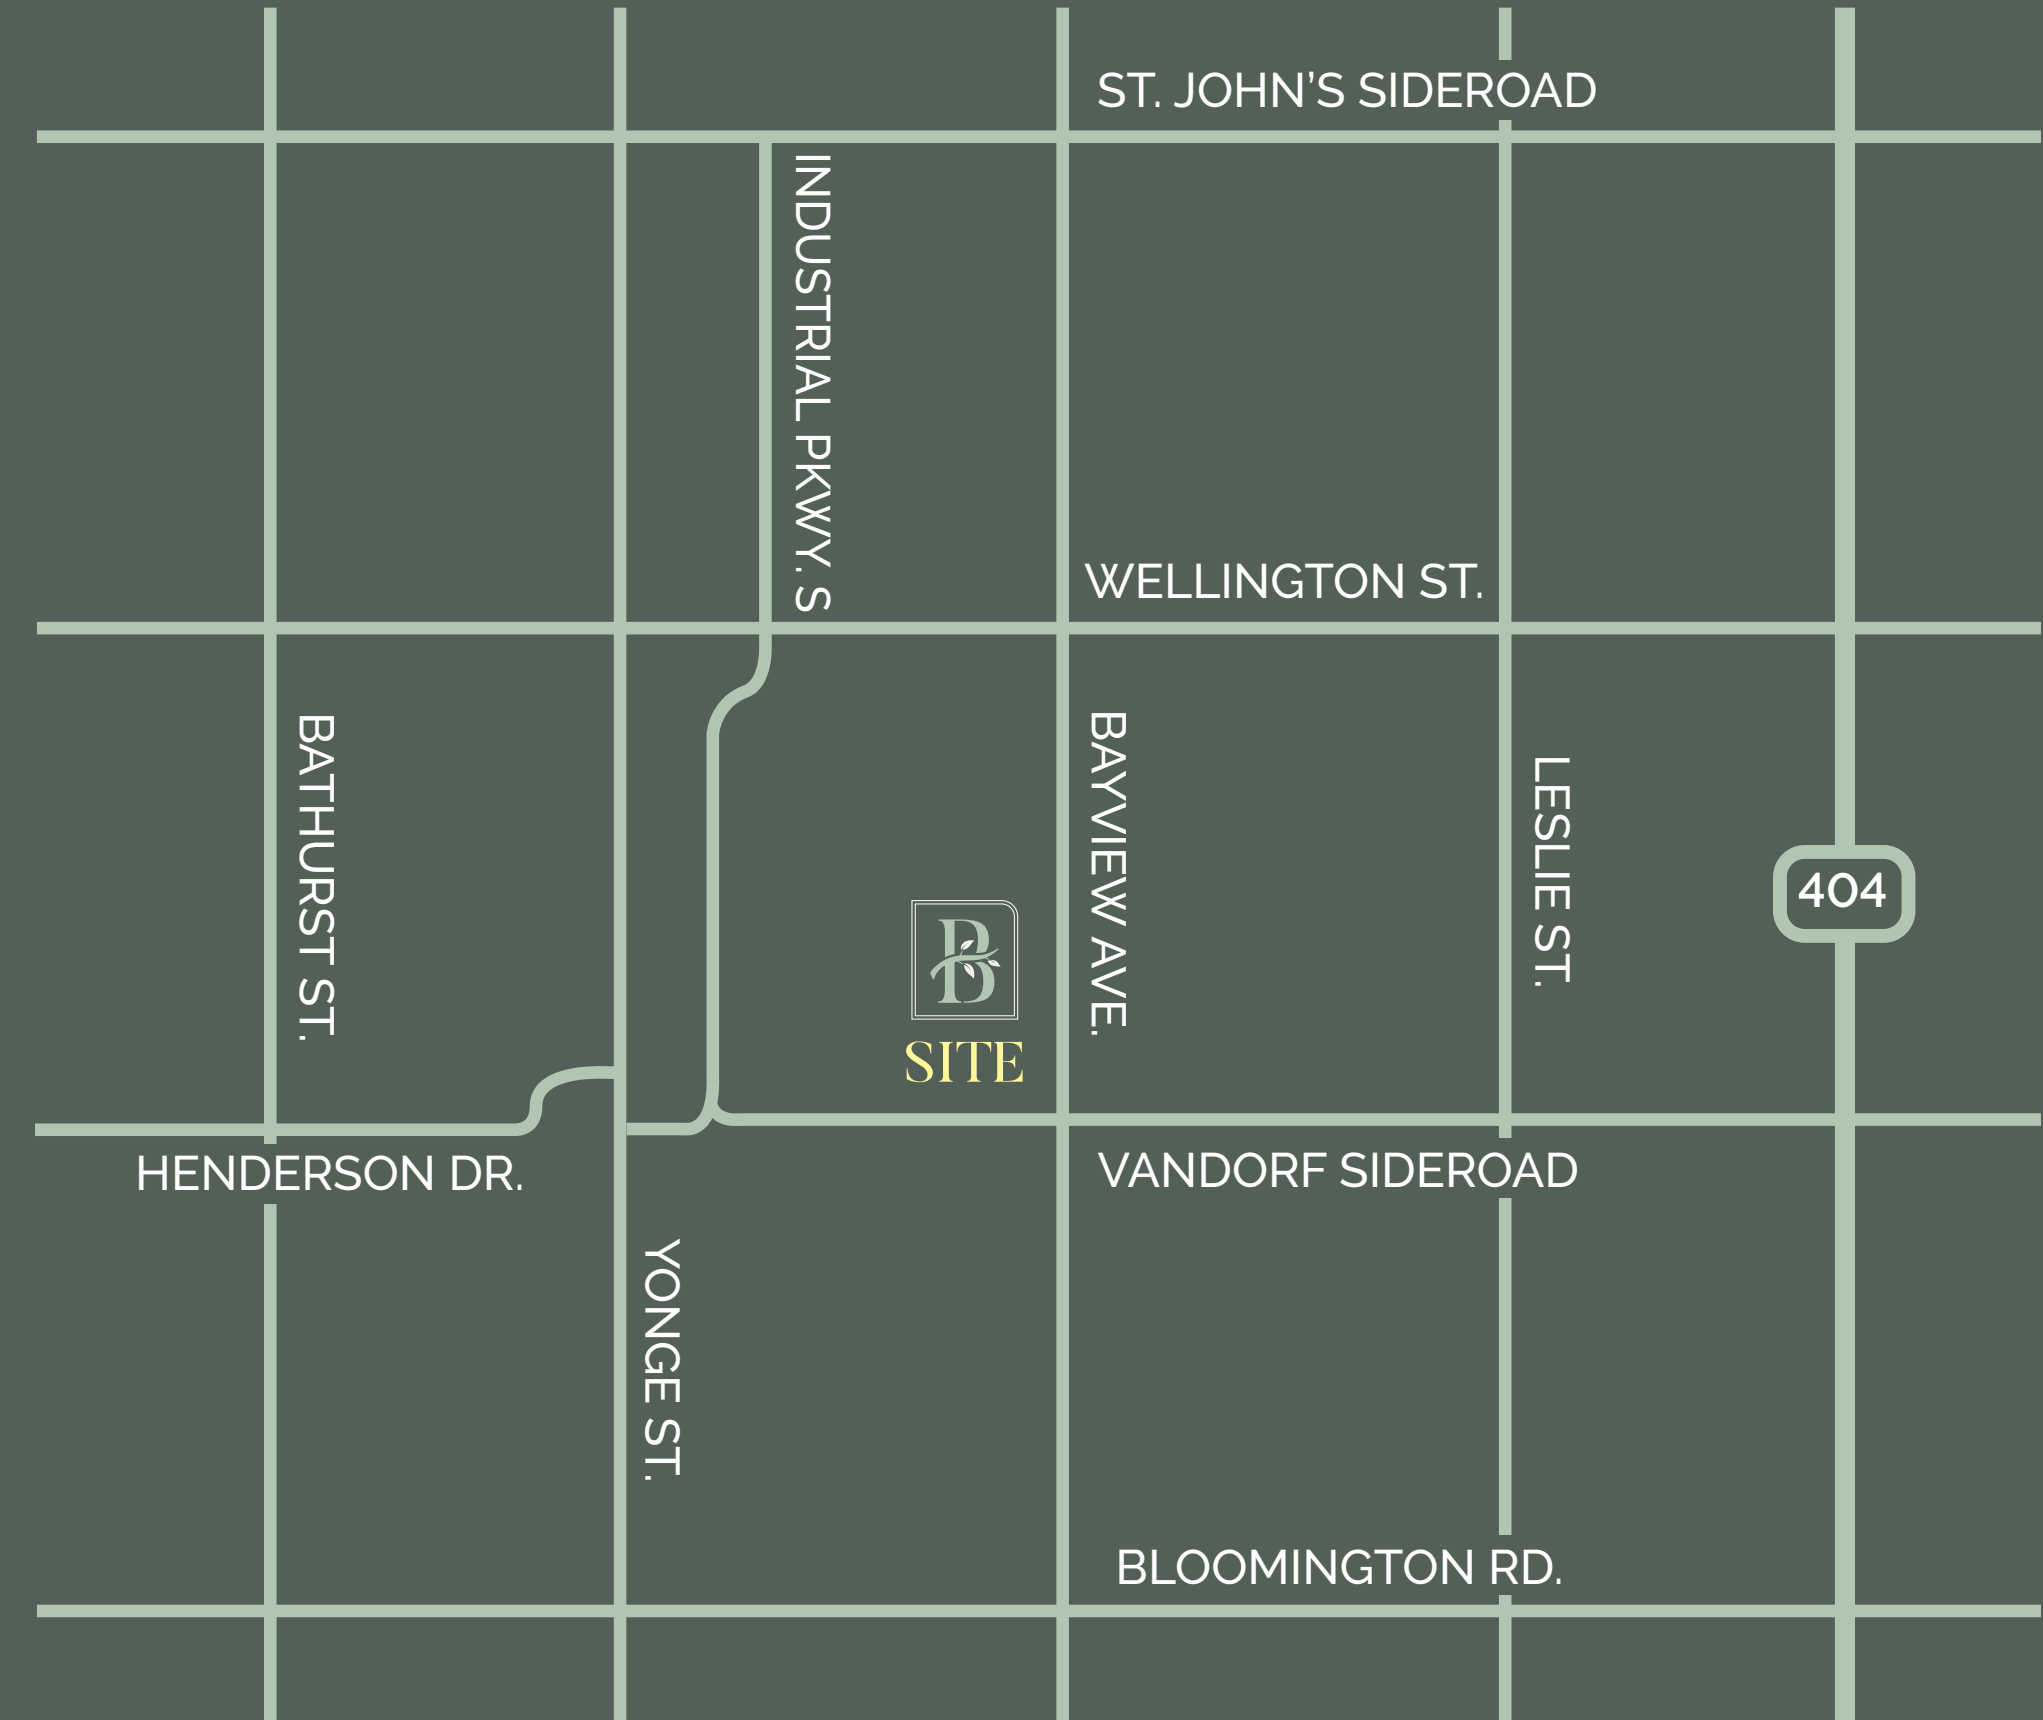

BAYVIEW TRAIL

AURORA

LEGEND

- 11.0 M (36') SINGLE DETACHED SEVILLE SERIES
- 12.1 M (40') SINGLE DETACHED MONACO SERIES
- 13.7 M (45') SINGLE DETACHED RIVIERA SERIES
- FUTURE RESIDENTIAL